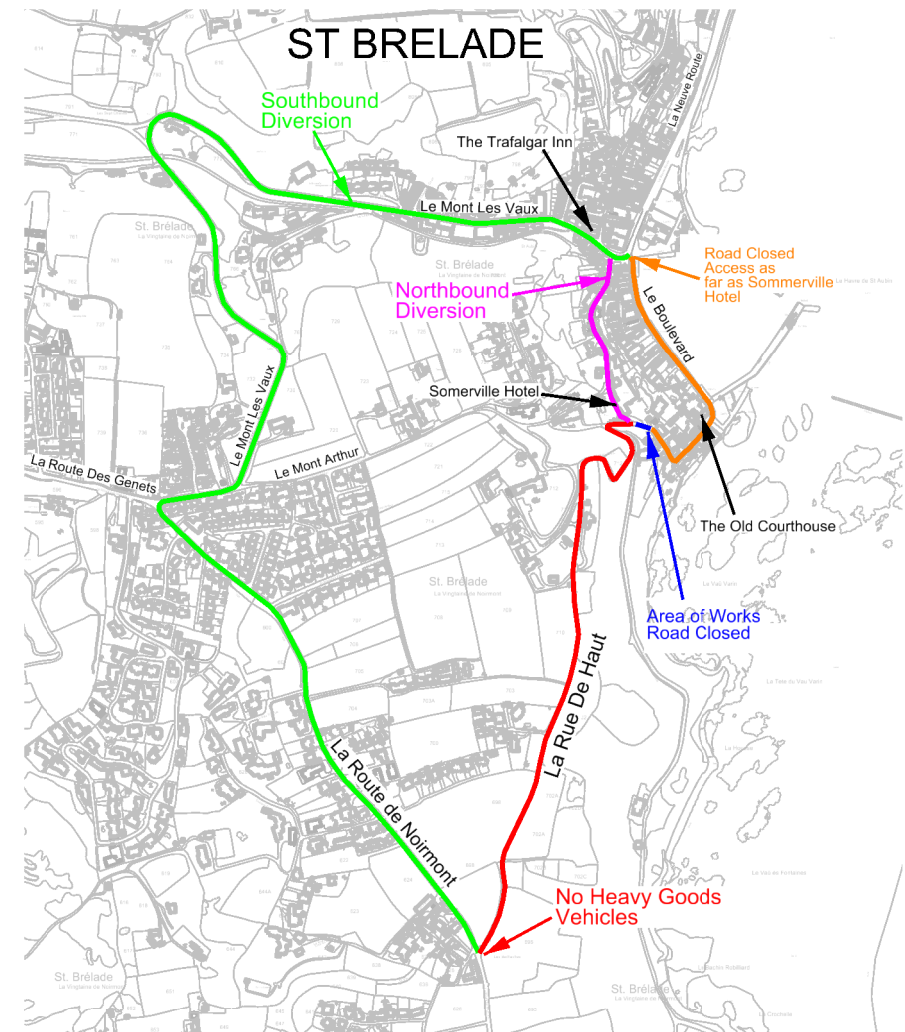

Roadworks notice

www.jec.co.uk/roadworks

Dear Customer,

We are writing to inform you about planned roadworks and upgrades to the electricity infrastructure in your area.

Details of the planned roadworks:

- Start Date: Wednesday 13 November 2024
- End Date: Saturday 14 December 2024
- Location: Le Mont Es Tours, St Brelade
- Purpose of the Roadworks: This closure is due to excavation works necessary to provide a new electrical supply. This investment into our infrastructure is essential to enhance the reliability and efficiency of our electricity supply system.

Will I be able to access my property? Yes. During the works, access to properties will remain. There will be a localised diversion to bypass the area of works. Businesses will operate as usual.

We aim to minimise disruption and complete tasks promptly. We apologise for any inconvenience and appreciate your understanding.

For any major updates regarding these works or our other roadworks please visit our new roadworks page jec.co.uk/roadworks/.

If you have any concerns or require further information, please do not hesitate to contact our customer care team at jec@jec.co.uk or on 01534 505460 quoting reference **WO747935**.

Jersey Electricity plc

Inspiring a zero carbon future