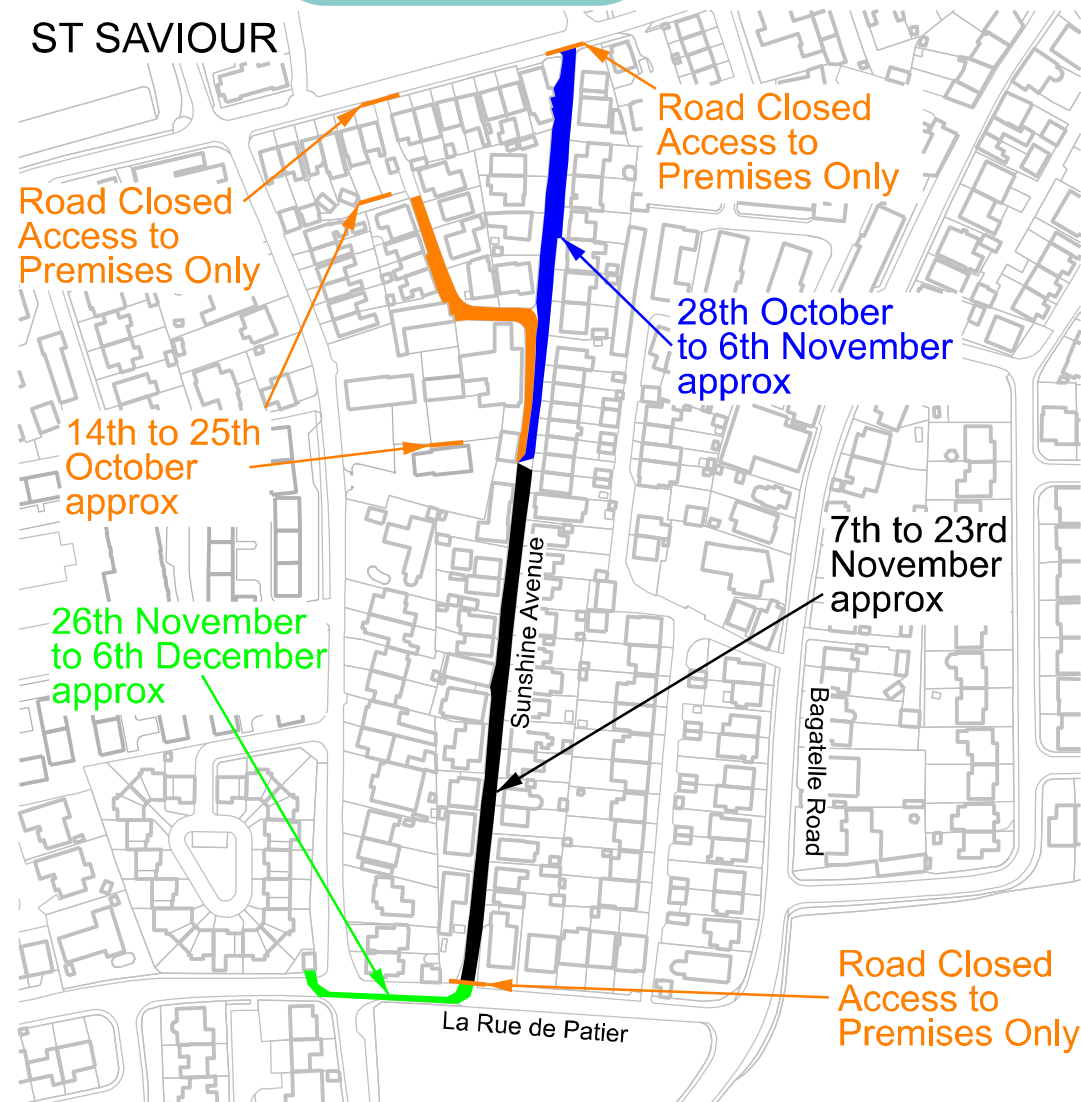

Roadworks notice

www.jec.co.uk/
roadworks

Dear Customer,

We are writing to inform you about planned roadworks and upgrades to the electricity infrastructure in your area.

Details of the planned roadworks:

- Start Date: Monday 14 October
- End Date: Friday 6 December
- Location: Sunshine Avenue, St Saviour
- Purpose of the Roadworks: This closure is to upgrade our mains cables prior to service transfers. This investment into our infrastructure is essential to enhance the reliability and efficiency of our electricity supply system.

Will I be able to access my property?

Yes. During the works, access to properties will remain uninterrupted, and businesses will operate as usual. We will have some parking spaces at Grainville School, next to the recycling centre, for those that are able and willing to park there. Our contractors, Geomarine, will touch base with the residents who have parking or access requirements.

We aim to minimise disruption and complete tasks promptly. We apologise for any inconvenience and appreciate your understanding.

For any major updates regarding these works or our other roadworks please visit our new roadworks page jec.co.uk/roadworks/.

If you have any concerns or require further information, please do not hesitate to contact our customer care team at jec@jec.co.uk or on 01534 505460.

Jersey Electricity plc

Inspiring a zero carbon future